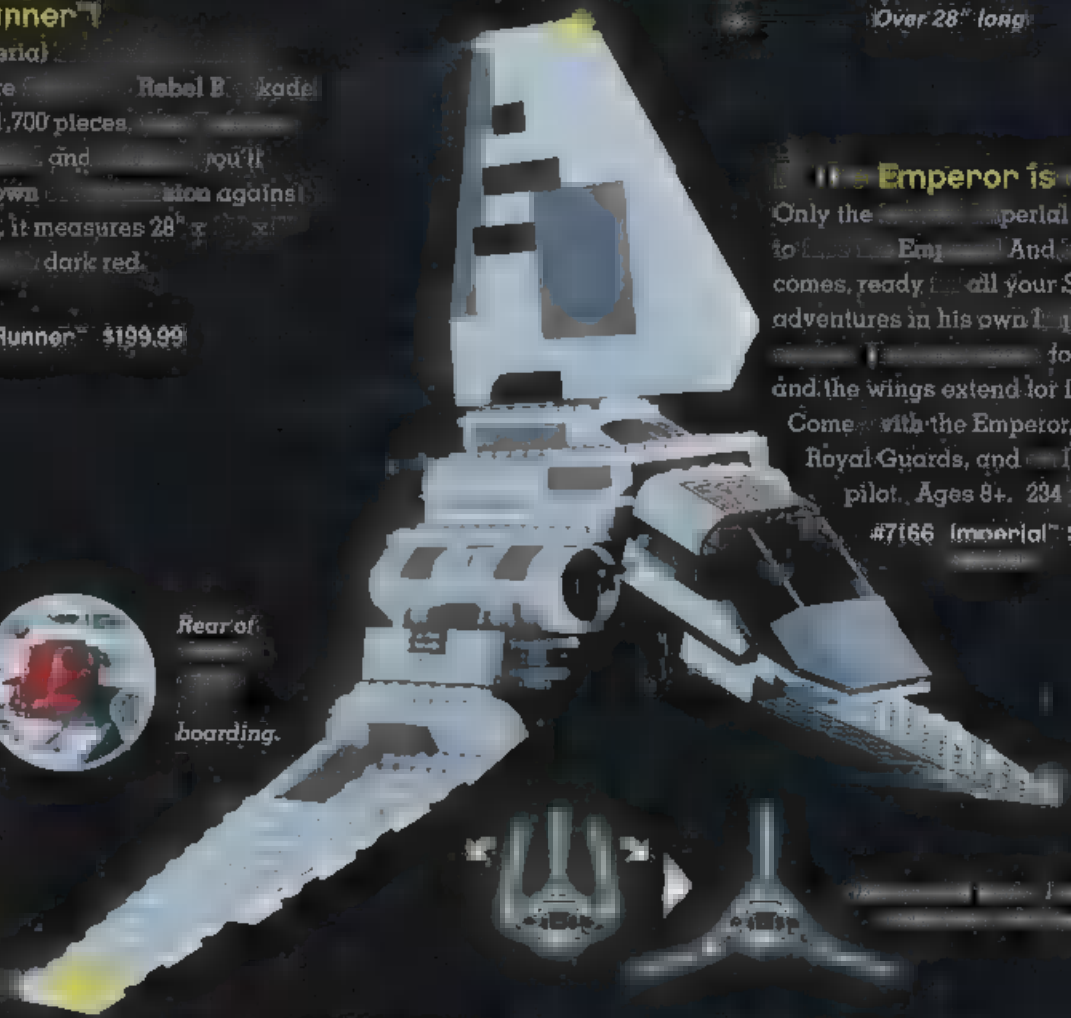

The Emperor is here!

Only the Emperor is allowed to land on the Emperor's Palace. And now you can come, ready for all your Star Wars adventures in his own Imperial Shuttle. The shuttle is perfect for boarding, and the wings extend for flight. Come with the Emperor, two Royal Guards, and an Imperial pilot. Ages 8+ 234 pieces

#7166 Imperial Shuttle

Rear of shuttle for boarding.